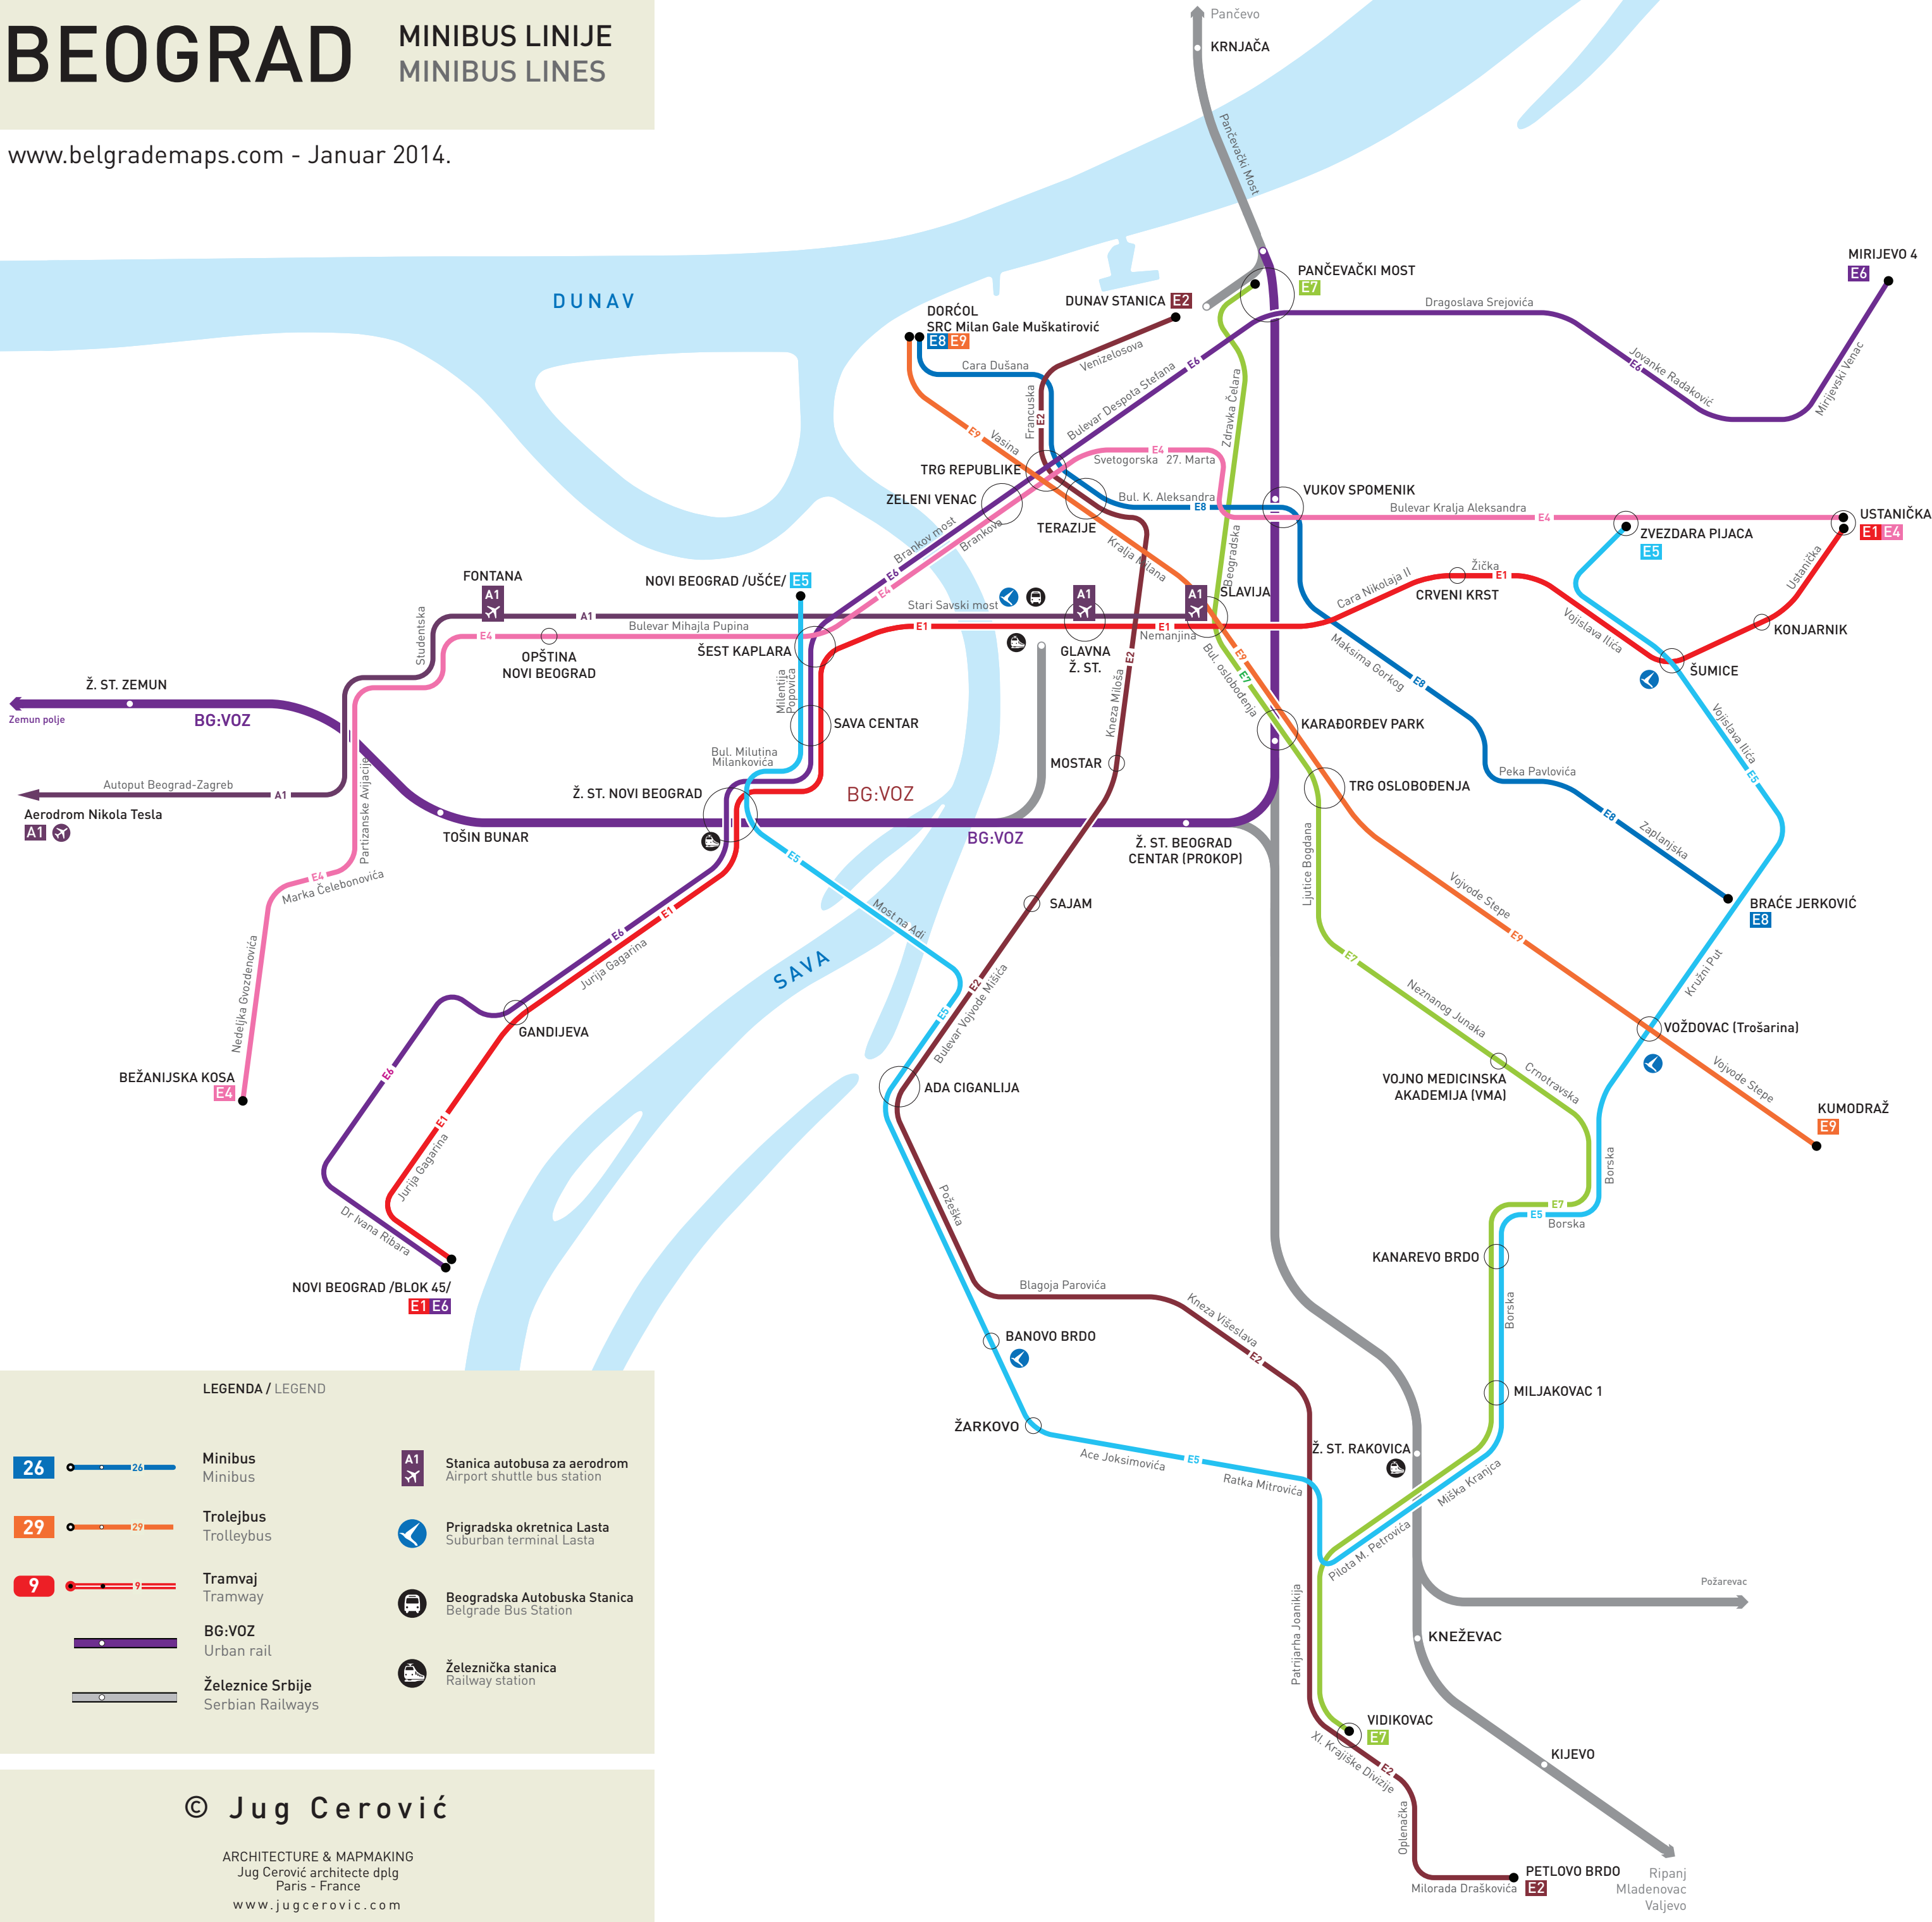

BEOGRAD

MINIBUS LINIJE MINIBUS LINES

www.belgrademaps.com - Januar 2014.

LEGENDA / LEGEND

26	Minibus Minibus	A1	Stanica autobusa za aerodrom Airport shuttle bus station
29	Trolejbus Trolleybus		Prigradska okretnica Lasta Suburban terminal Lasta
9	Tramvaj Tramway		Beogradska Autobuska Stanica Belgrade Bus Station
	BG:VOZ Urban rail		Železnička stanica Railway station
	Železnice Srbije Serbian Railways		